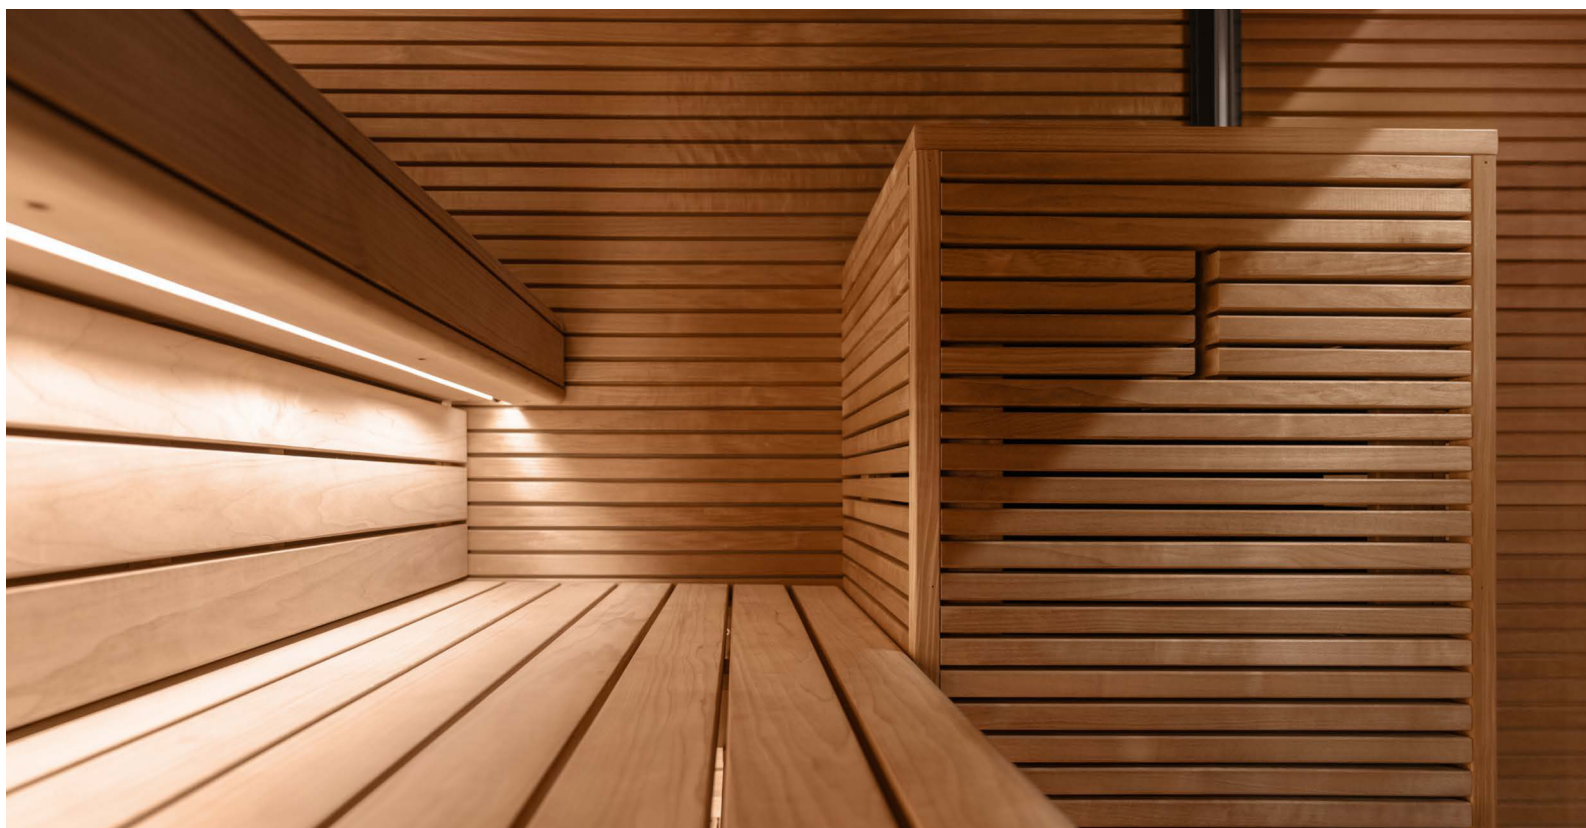

Arti technical features

Basic set includes

BASE FRAME	Impregnated wooden beams (painted black)
EXTERIOR AND DECKING	Painted thermo-spruce cladding, awning over entrance, oiled thermally modified softwood decking, EPDM roof membrane
INTERIOR	Wall and ceiling panels, benches, bench skirt, backrest, floor grids
DOOR AND WINDOWS	Painted wooden frames, double-glazed tempered glass, lockable door with magnetic latch and steel and wood handle
LIGHTING	Exterior LED spotlights with a switch on the terrace, interior dimmable LED strips behind the backrest and beneath the benches
PACKING AND HANDLING	Prefabricated (ready-to-use) module
WEIGHT	Approximately 2500 kg

Available extras

INTERIOR	Heater, heater guard, sound system

Suitable equipment

HEATER	Auroom Core, Auroom Alta D, Auroom Alta H
CONTROL UNIT	HUUM UKU WiFi (for Auroom Core heater), Auroom Impera (for Auroom Alta heater)
SOUND	Speakers, Bluetooth player

Please see the equipment on pages 62-63.

Auroom accessories

Please see the accessories on pages 63-65.