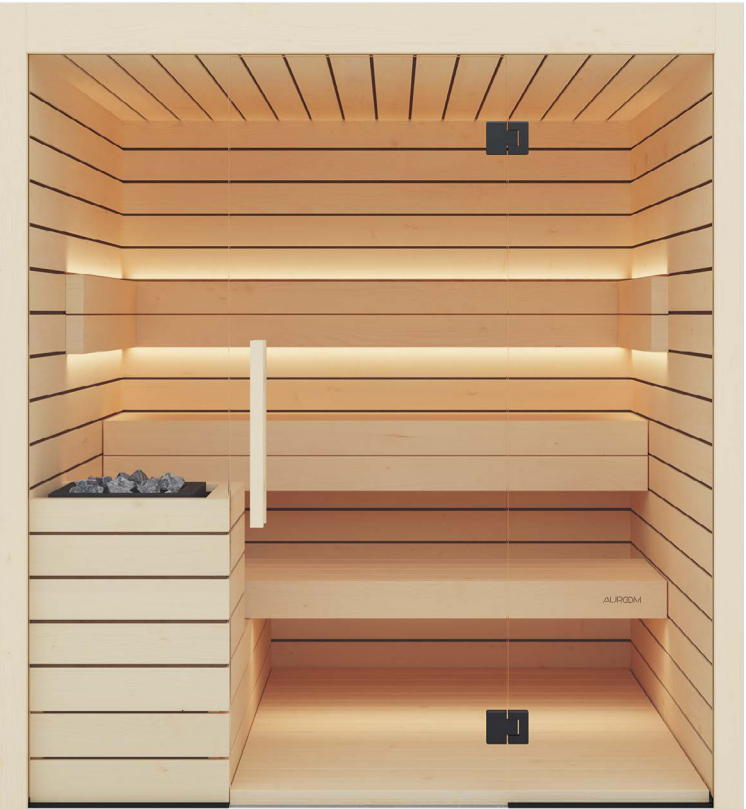

Lumina

Brighten and revitalise

Lumina's sophisticated design is combined with simplicity and practicality. Its unique two-tone walls and exquisite interior design immerses you in a luxurious, yet cosy and harmonious atmosphere.

Lumina has all the necessary features to give you a full regenerating experience. All components harmonize with the smooth, unified lighting to create a sensation of tranquility within.

Lumina is created in cooperation with talented Italian architect, Luca Donazzolo.