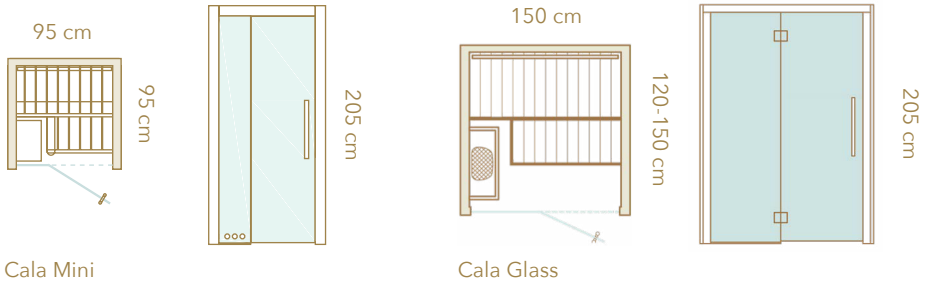

Waxed surfaces

Cala's wooden elements are pretreated with a protective sauna wax.

Materials

Thermo-aspen

Tempered 8 mm glass Clear

Dimensions

Left or right-handed opening (W x D x H)

Cala Mini	95 x 95 x 205 cm	Recommended for 1 user
Cala Wood	150 x 120 x 205 cm	Recommended for 2 users
Cala Glass/Cala Wood	150 x 150 x 205 cm	Recommended for 2 users