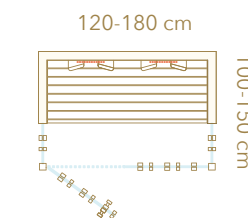

Tempered 8 mm glass Clear

Dimensions

Left or right-handed opening (W x D x H)

120 x 100 x 210 cm	Recommended for 1 user
150 x 100 x 210 cm	Recommended for 2 users
150 x 150 x 210 cm	Recommended for 2 users
180 x 120 x 210 cm	Recommended for 2 users