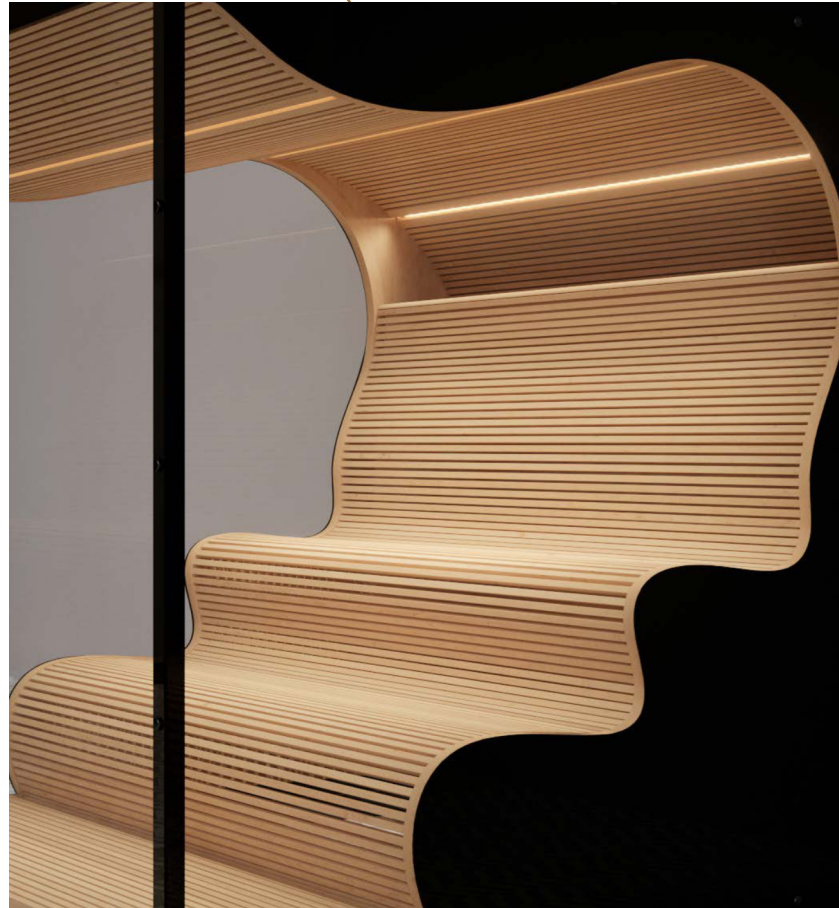

Walls

Our state-of-the-art manufacturing capabilities and design skills enable us to create unique solutions from curved walls to very complex angled elements.

Ceiling

Auroom has the ability to make single and double-sloped, straight and curved ceilings. We use various lighting solutions and, if necessary, make special cornices according to your wishes.