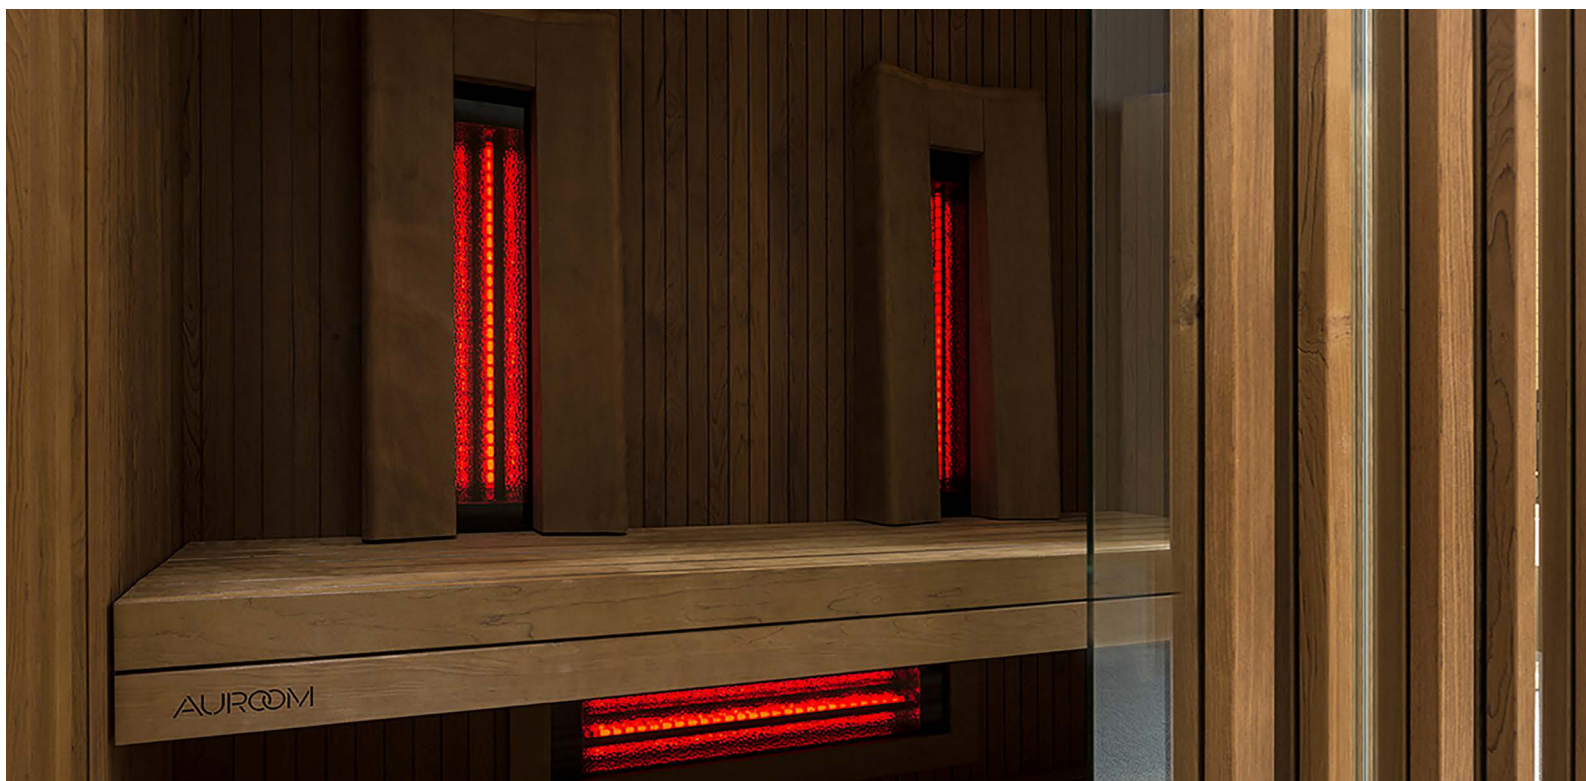

Auroom accessories

Please see the accessories on pages 63-65.

Key features and extras

Aluminum base frame

The strong, durable aluminium base frame beneath the sauna walls is well suited to humid environments.