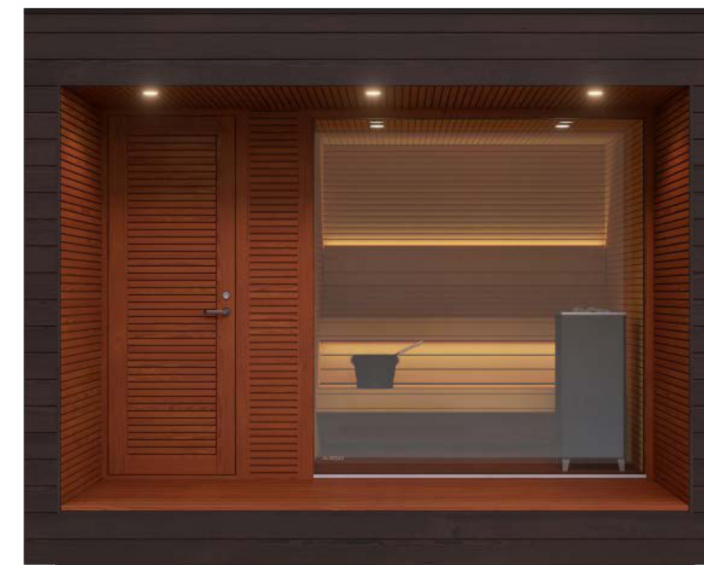

Interior

All of the sauna's interior elements are made from high-quality thermo-aspens.

Terrace and dressing room

The sauna's integrated outdoor terrace and dressing room have LED spotlights. Inside, warm white LED striplights are mounted behind the backrests. The lights are dimmable and operated with a remote control unit.

Flooring

The solid, durable floor grids feature rubber strips that prevent the floor from becoming slippery and protect the wood from direct contact with moisture.

Materials

interior

exterior

glass

Dimensions

Left or right-handed opening (W x D x H)

350 x 350 x 283 cm Recommended for 5-6 users