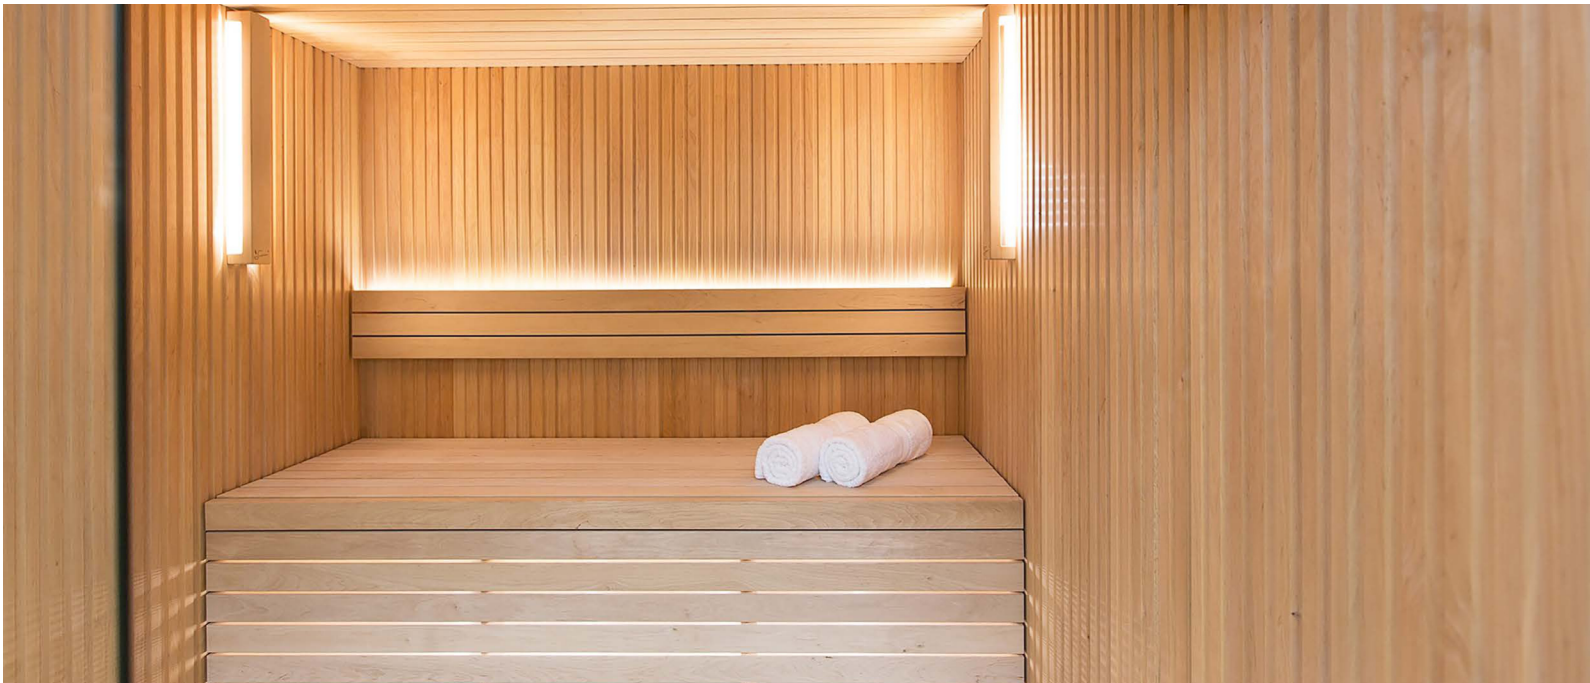

Libera technical features

Basic set includes

PANELLING	Vertical profile STV Valeura 15 x 90 mm
BASE FRAME	Aluminium
EXTERIOR	Glass (Libera Glass) or wood-panelled (Libera Wood) front wall, back and side walls covered with plywood
INTERIOR	Wall and ceiling panels, benches, bench skirt
DOOR	Glass door with self-closing hinges and premium handles
LIGHTING	LED strips behind the upper bench

Suitable equipment

HEATER	Auroom Mura 4.5 kW (180 x 120 cm model), Auroom Mura 6 kW (180 x 150 cm, 200 x 150 cm models), Auroom Alta D 9 kW (200 x 200 cm, 250 x 200 cm models), Auroom Core
CONTROL UNIT	Auroom Dicia (for Auroom Mura and Alta D heater), HUUM UKU WiFi with GLASS control panel (for Auroom Core heater)
SOUND	Speakers, Bluetooth player

Please see the equipment on pages 62-63.