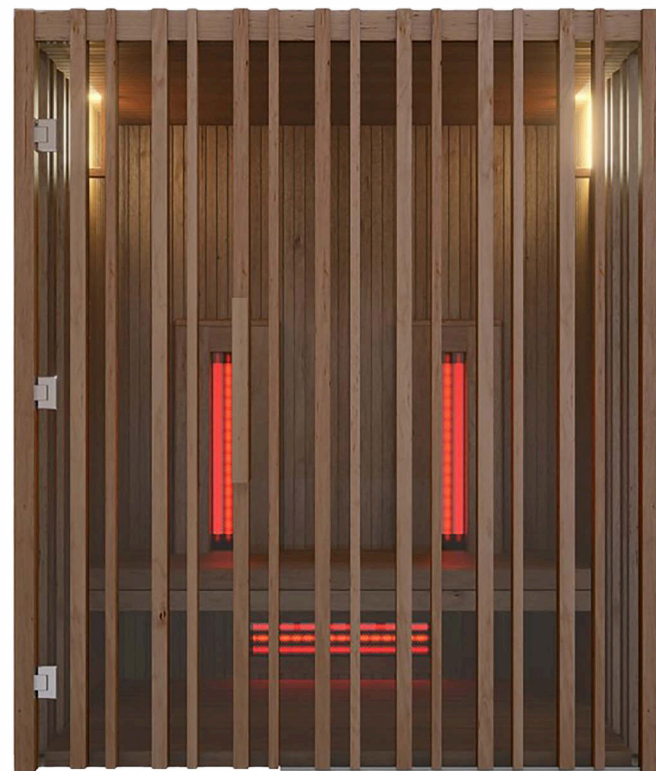

Irradia

Radiant recreation

A spectacular sauna with bold looks where your body is warmed by infrared technology and your eyes are pampered by the contemporary design.

One glance at Irradia reveals the discrete harmony of wood and glass. By skilfully combining those two materials, we achieve a semi-transparent front, which is both revealing and concealing.

Irradia is created in cooperation with the talented Italian architect, Luca Donazzolo.