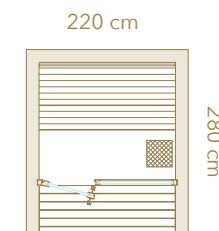

Dimensions

Left or right-handed opening (W x D x H)

220 x 280 x 244 cm Recommended for 4-5 users