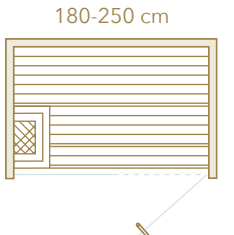

Materials

Aspen

Alder

Thermo-aspen

Tempered 8 mm glass
Clear/Grey/Bronze

Dimensions

Left or right-handed opening (W x D x H)

180 x 120 x 210 cm	Recommended for 2 users
180 x 150 x 210 cm	Recommended for 2-3 users
180 x 200 x 210 cm	Recommended for 3-4 users
200 x 200 x 210 cm	Recommended for 4-5 users
250 x 200 x 210 cm	Recommended for 5-6 users