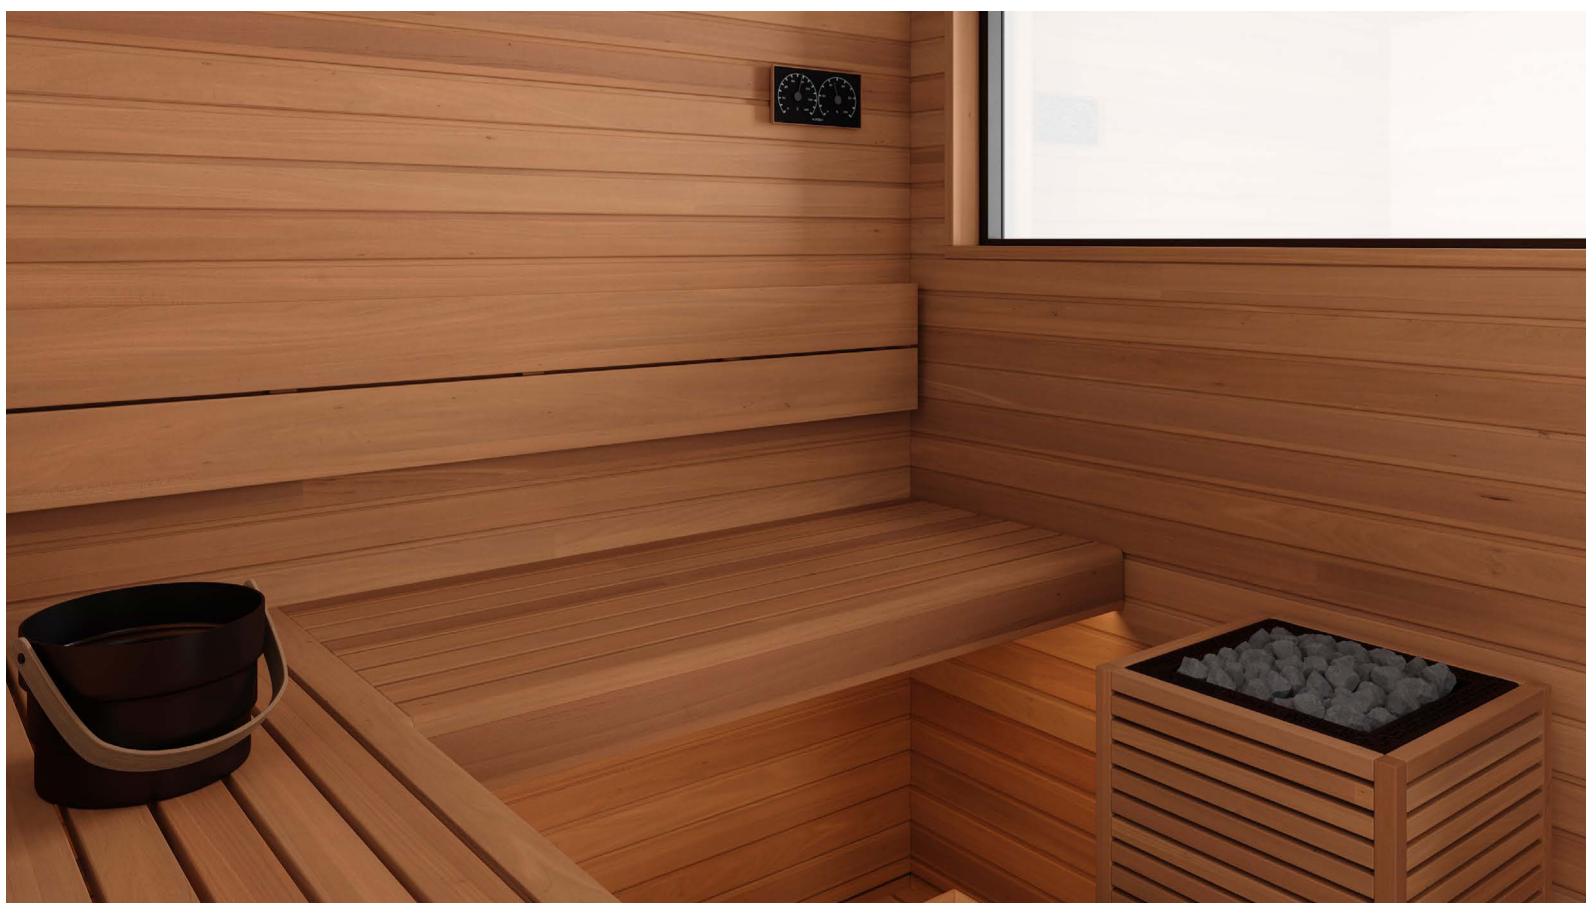

Key features and extras

Equipment

Garda comes with the Auroom Core 10.5 kW heater and the HUUM UKU WiFi controller, which can be operated using the HUUM mobile app.

Two layouts

Garda offers two layouts, both of which promote social interaction while offering different viewing directions; the rear window layout has facing benches and the side window layout has an L-shaped configuration.