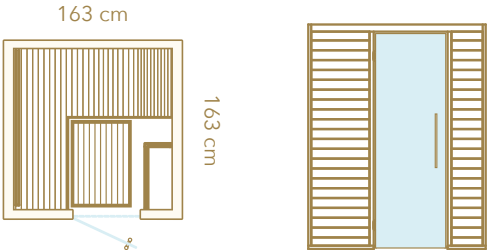

Heater
Choose a heater power of 4.5 or 6.0 kW.

Waxed surfaces
Baia's wooden elements are pretreated with a protective sauna wax.

Materials

Thermo-aspen

Tempered 8 mm glass Clear

Dimensions

Left or right-handed opening (W x D x H)
163 x 163 x 205 cm Recommended for 2 users