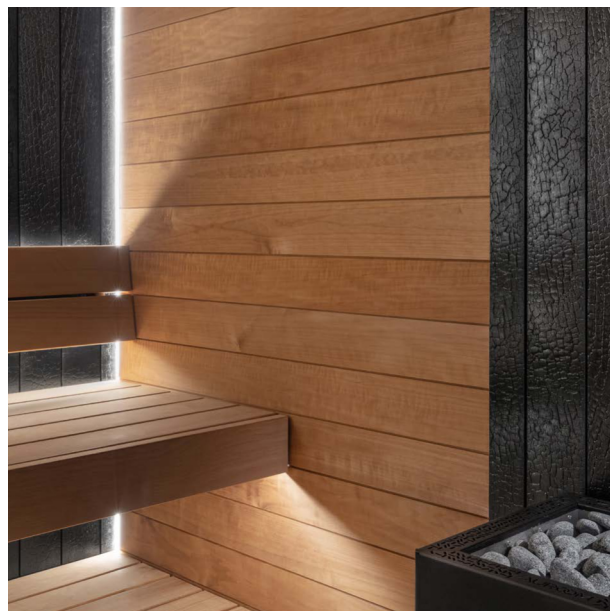

The beauty of choice

To build Auroom saunas, we use both thermally modified and natural timber. You can thermo-treat, brush or paint your sauna.

Our thermo-treatment offers great visual effects: the charming brownish colour can be lighter or darker, depending on the wood type and heating procedure.

The use of painted wood creates another range of options. There are a lot of beautiful tones, so let your imagination take flight.