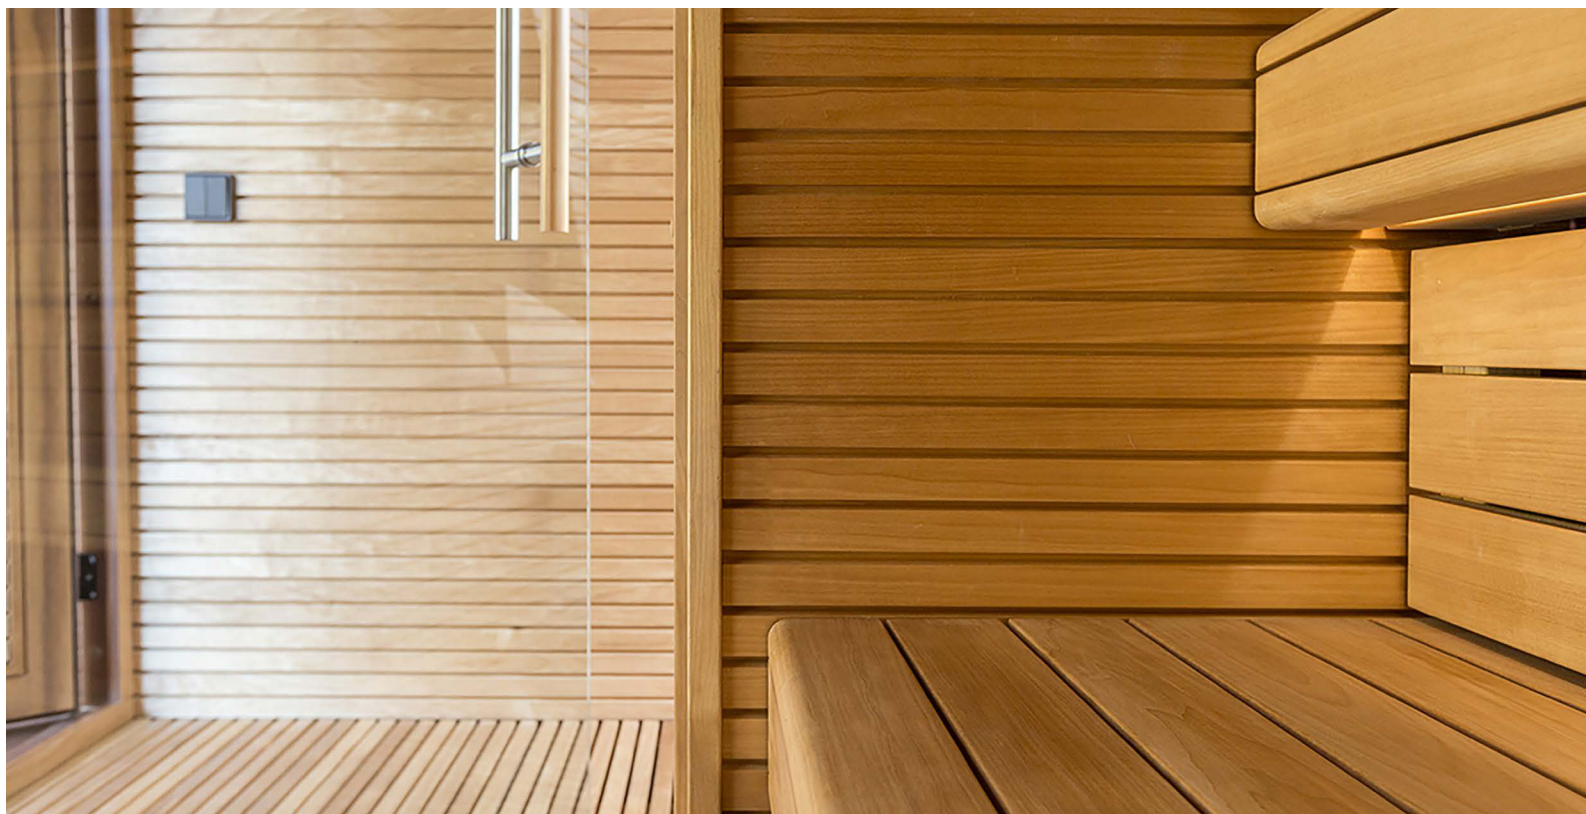

Please see the equipment on pages 62-63.

Auroom accessories

Please see the accessories on pages 63-65.

Key features and extras

Exterior

Natura's exterior cladding, made from thermally modified, brushed and painted Nordic spruce, is designed to withstand severe weather conditions. The walls, floor and roof are efficiently insulated, while the solid roof construction can bear heavy snow loads.