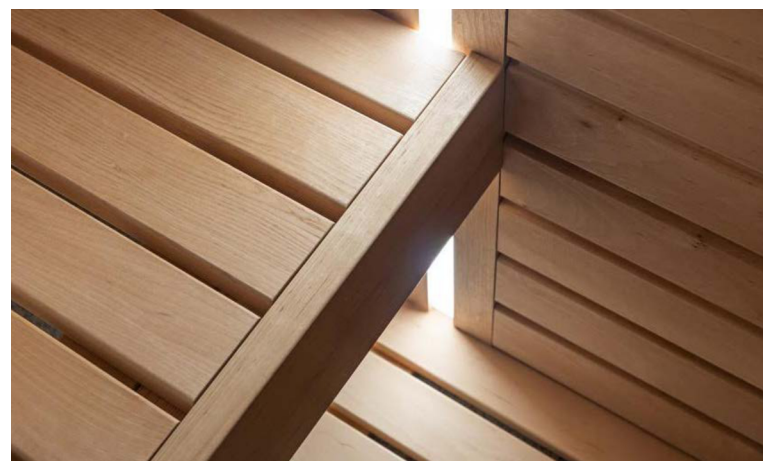

The beauty of choice

To build Auroom saunas, we use both thermally modified and natural timber. You can thermo-treat, brush or paint your sauna.

Our thermo-treatment offers great visual effects: the charming brownish colour can be lighter or darker, depending on the wood type and heating procedure.

The use of painted wood creates another range of options. There are a lot of beautiful tones, so let your imagination take flight.