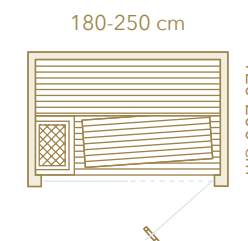

Dimensions

Left or right-handed opening
(W x D x H)

180 x 120 x 214 cm	Recommended for 2 users
180 x 150 x 214 cm	Recommended for 2-3 users
200 x 150 x 214 cm	Recommended for 3-4 users
200 x 200 x 214 cm	Recommended for 4-5 users
250 x 200 x 214 cm	Recommended for 5-6 users