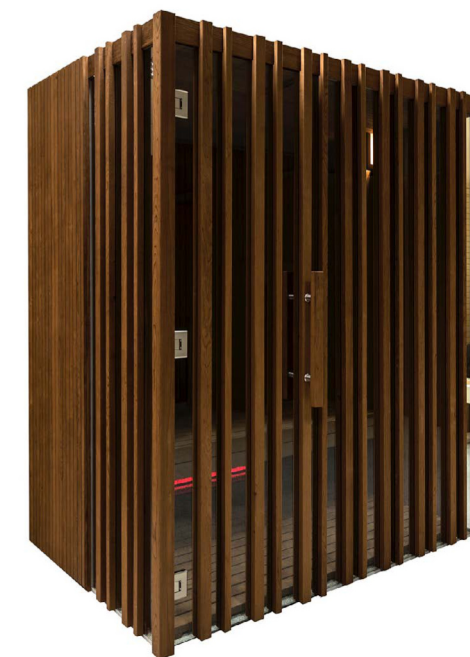

Key features and extras

Aluminum base frame

The strong, durable aluminium base frame beneath the sauna walls is well suited to humid environments.

Exterior panelling

Irradia's front wall combines wood and glass. Side wall options are wood (Irradia Wood) or a combination of wood and glass (Irradia Glass). Exterior panelling is also available for the back walls.

Flooring

The floor is expressly designed to match the overall style of the sauna. The solid, durable floor grids feature rubber strips that prevent the floor from becoming slippery.

Materials

Dimensions

Left or right-handed opening (W x D x H)

120 x 100 x 210 cm	Recommended for 1 user
150 x 100 x 210 cm	Recommended for 2 users
150 x 150 x 210 cm	Recommended for 2 users
180 x 120 x 210 cm	Recommended for 2 users