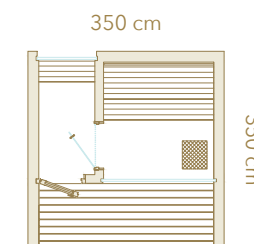

exterior

Thermo-spruce, brushed and painted

glass

Double-glazed tempered glass Clear

Dimensions

Left or right-handed opening (W x D x H)

350 x 350 x 283 cm Recommended for 5-6 users

Customise your wellbeing