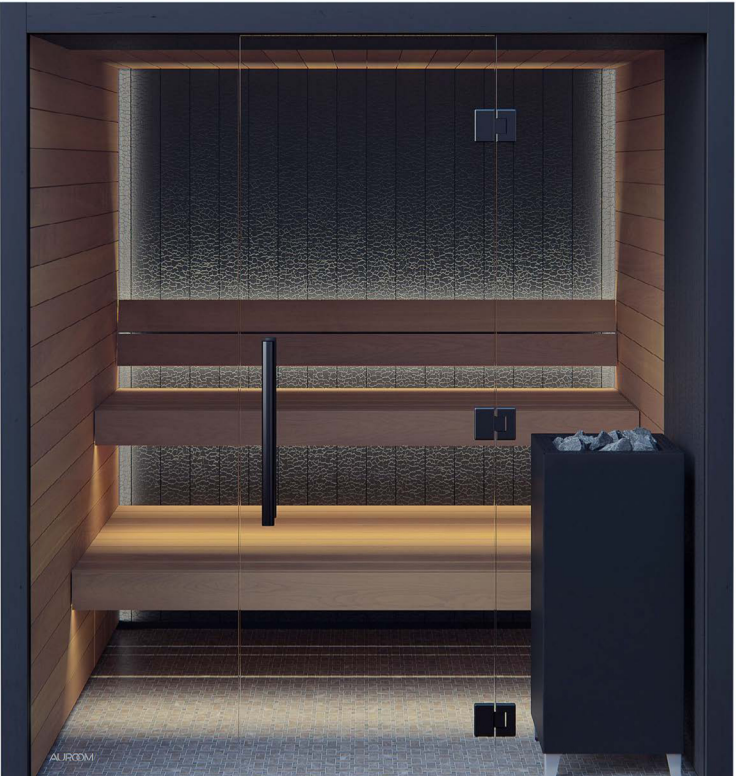

Vulcana

Unwind in style

Vulcana is a sauna that combines a stylish, modern design with the finest craftsmanship and superior materials. The deep golden colour and smooth surfaces of the thermo-aspen walls are elegantly offset by dark embossed Ignite cladding to create a uniquely tasteful and striking synergy. The stunning Ignite cladding in alder is used sparingly on the feature walls to accentuate the thermo-aspen's true splendour.

The allure of Vulcana's exquisite design is not only visual; ease of use and wellness are also built in, with the app-controlled heater saving effort, the angled backrest adding comfort and the large glass frontage creating an invitingly bright and open space.