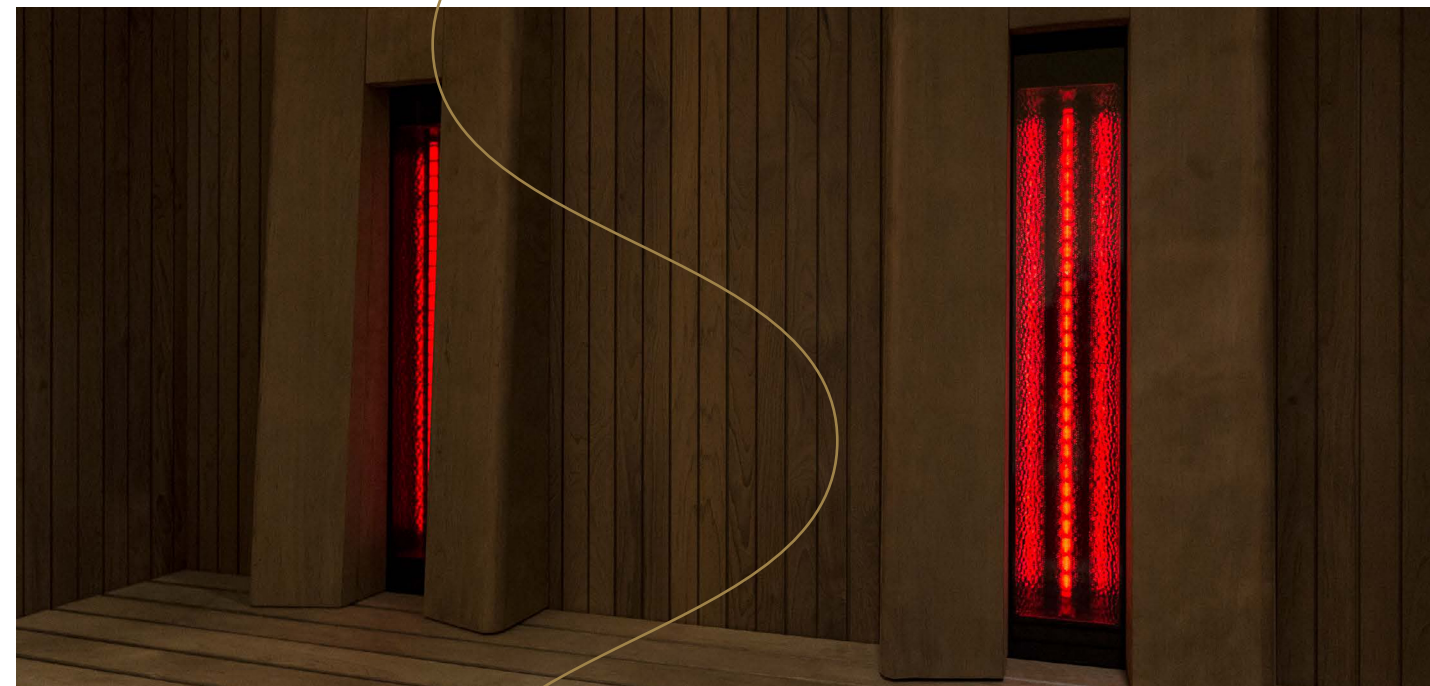

Boost your health with infrared

Unlike traditional infrared saunas don't heat the air around you. Rather, they use infrared lamps to directly warm your body's core temperature. Infrared sauna lovers say that the heat penetrates deeper than the warmed air from conventional saunas. This allows them to experience a more intense sweat at a lower temperature.

If you don't want to give up your regular sauna we offer the best of both worlds. A dual sauna is the perfect combination of the traditional sauna and the new-generation infrared sauna. If you are interested, then contact us and let's see what we can offer you.