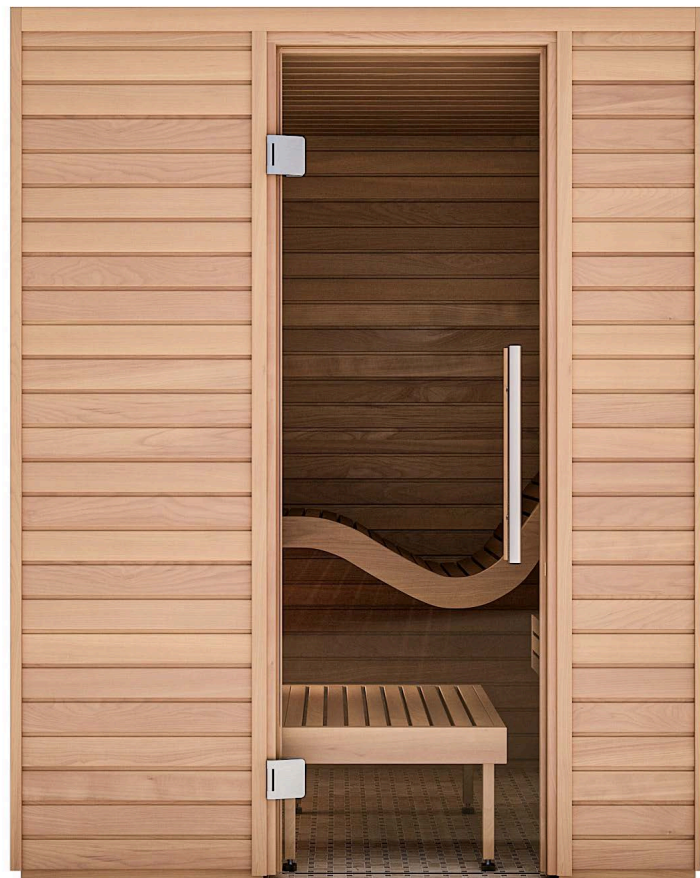

Baia

Rounded luxury

With its ergonomic design and unique features, the Baia sauna is particularly attractive thanks to its curved seating. Wavy benches can usually only be found in larger saunas, but we wanted to offer this luxury touch in a sauna that can fit into smaller spaces.

Baia offers an unbeatable price-to-quality ratio - alongside energy efficiency and quality construction, it is the best option for a low-cost, aesthetically pleasing, and ergonomic compact sauna.