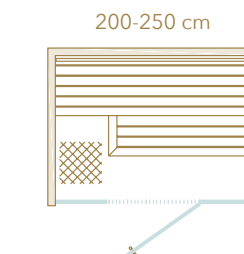

Aspen

Alder

Thermo-aspen

Tempered 8 mm glass
Clear/Bronze

Dimensions

Left or right-handed opening
(W x D x H)

200 x 150 x 213 cm	Recommended for 2 users
200 x 200 x 213 cm	Recommended for 4-5 users
250 x 200 x 213 cm	Recommended for 5-6 users