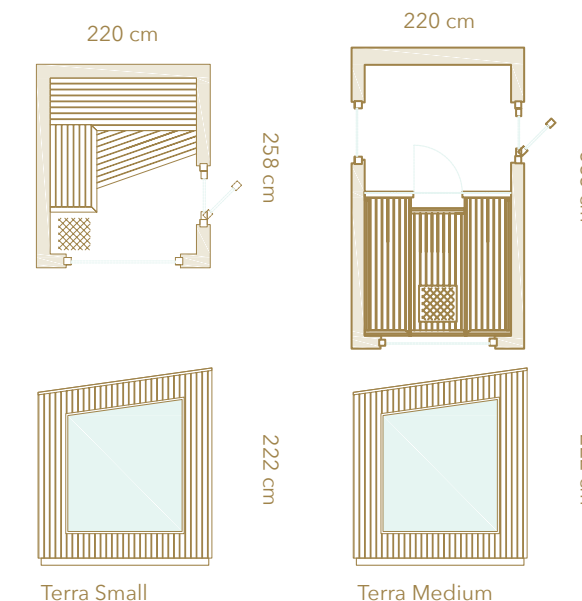

Thermo-pine coated with translucent black paint

glass

Triple-glazed tempered glass Clear

Dimensions

Left or right-handed opening (W x D x H)

Terra Small	258 x 222 x 250 cm	Recommended for 2-3 users
Terra Medium	383 x 222 x 250 cm	Recommended for 3-4 users