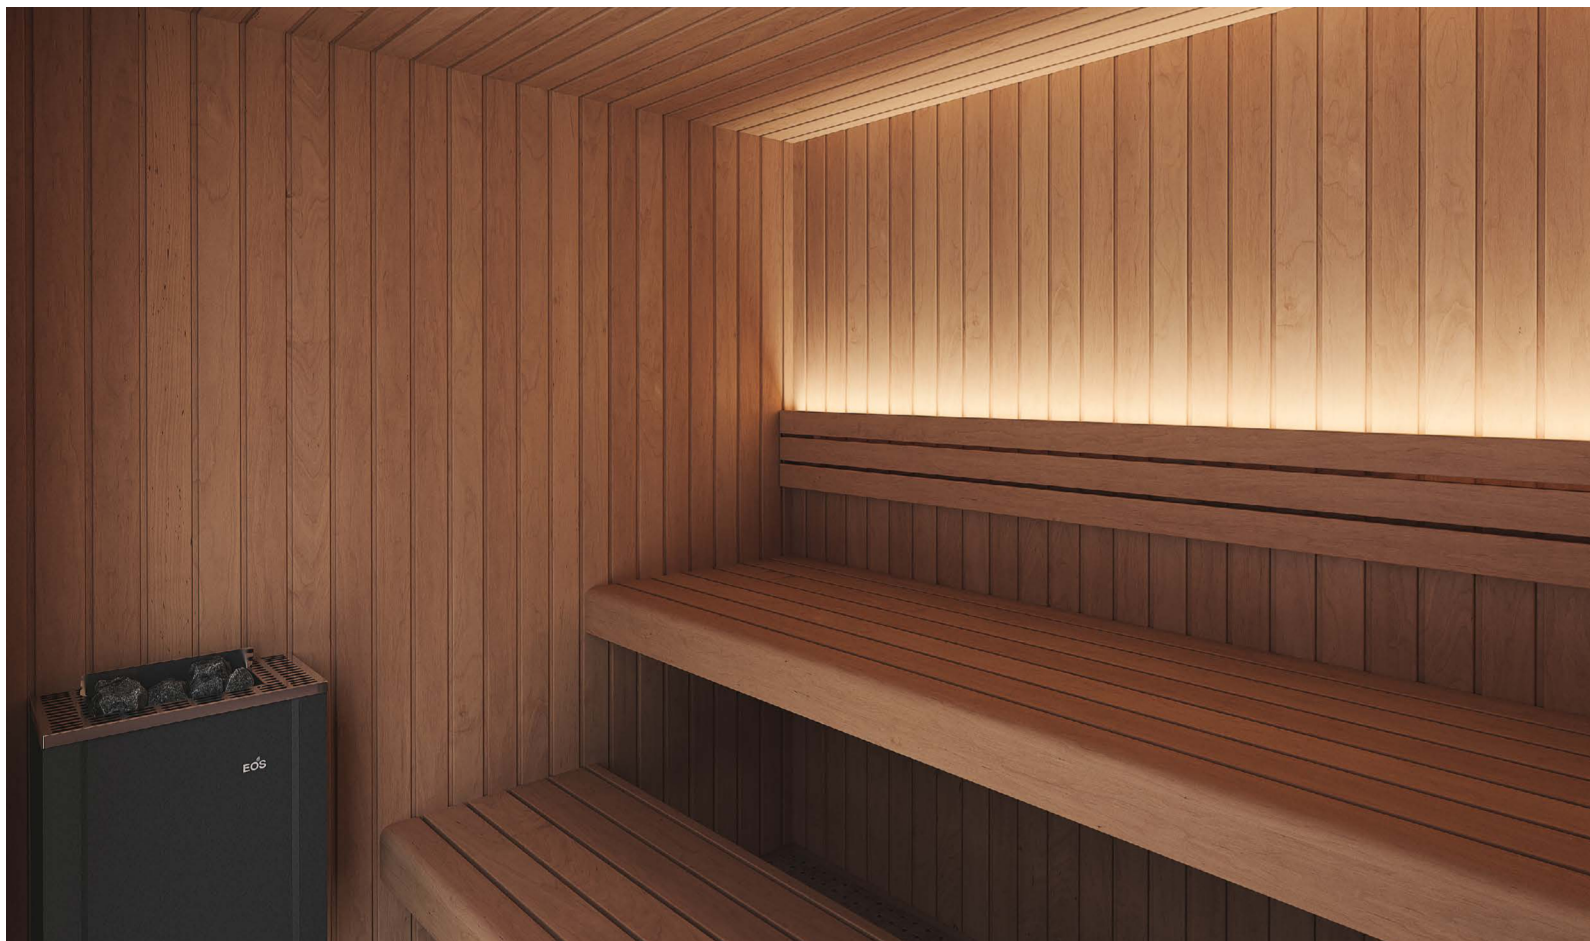

Emma technical features

Basic set includes

PANELLING	Vertical profile STP 15 x 90 mm
BASE FRAME	Wood
EXTERIOR	Glass (Emma Glass) or wood-panelled (Emma Wood) front wall, side walls with outside finish, back wall covered with plywood
INTERIOR	Wall and ceiling panels, benches, bench skirt, backrest
DOOR	Glass door with self-closing hinges and premium handles
LIGHTING	LED strip behind the upper backrest

Suitable equipment

HEATER	Auroom Core
CONTROL UNIT	HUUM UKU WiFi with GLASS control panel

Please see the equipment on pages 62-63.

Auroom accessories

Please see the accessories on pages 63-65.